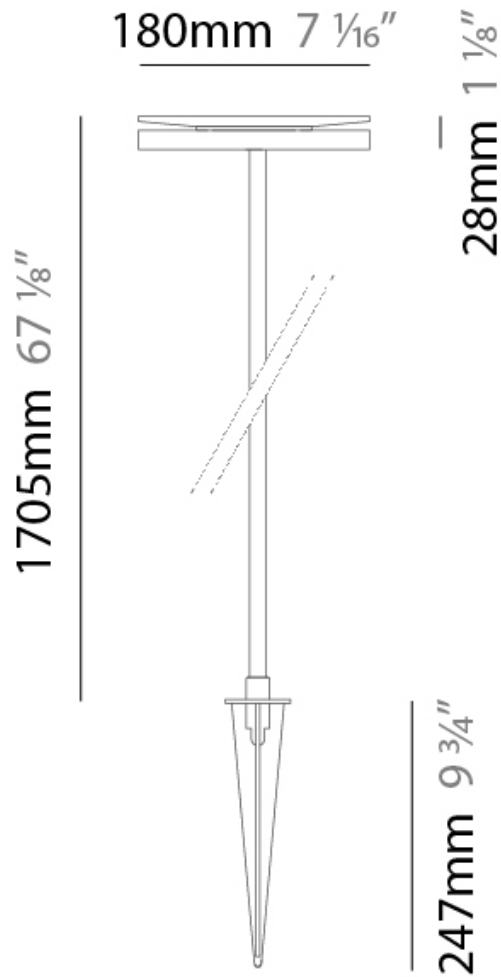

CHiodo POST

E9B235-

PROJECT
TYPE
SPECIFIER
QUANTITY
DATE