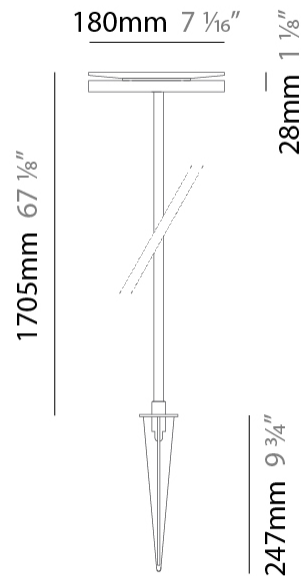

PROJECT
TYPE
SPECIFIER
QUANTITY
DATE

CHIDO POST

E9B235-

base number   Finish
Options

1. To build a product code in our configurator select the specify button on the base model # product page
2. To build a manual product code on this datasheet choose from the options listed below in blue font and add the suffix to the base model #

GENERAL

Series: Chiodo
Brand: Platek
Division: Exterior
Mounting Type: Post
Mounting Location: Above Ground
Subcategory: Bollard - Garden

PHYSICAL

Shape: Disc
Diameter (mm): 180
Diameter (in): 7 1/16
Height (mm): 1705
Height (in): 67 1/8
Light Distribution: Omnidirectional
Weight (kg): 2
Weight (lbs): 4.4
Screws: No visible screws
Diffuser: Frosted Methacrylate
Fixture Finish: **BLK / COR**
Fixture Material: Aluminum
Upon Request: Finishes - White, Green Forest, Gray, Anthracite

ELECTRICAL

Lamp Type: LED
Input Wattage (W): 12.1
Dimming: Non-Dimmable
Input Voltage (V): 120Vac Direct Line

LED

Color Temperature (°K): 3000
Max. Delivered Lumen (lm): 595 / 620
Nominal Lumen (lm): 710
CRI: >80 CRI
Lamp Life (hrs): 60000

OPTICAL

Optic°: 93

RATINGS AND CERTIFICATIONS

Certified By: Certified for North American Standards
IP rating: IP65
IK Rating: IK05
Bug Rating: B0 U2 G0
Upon Request: Higher Maximum Ambient Temperature